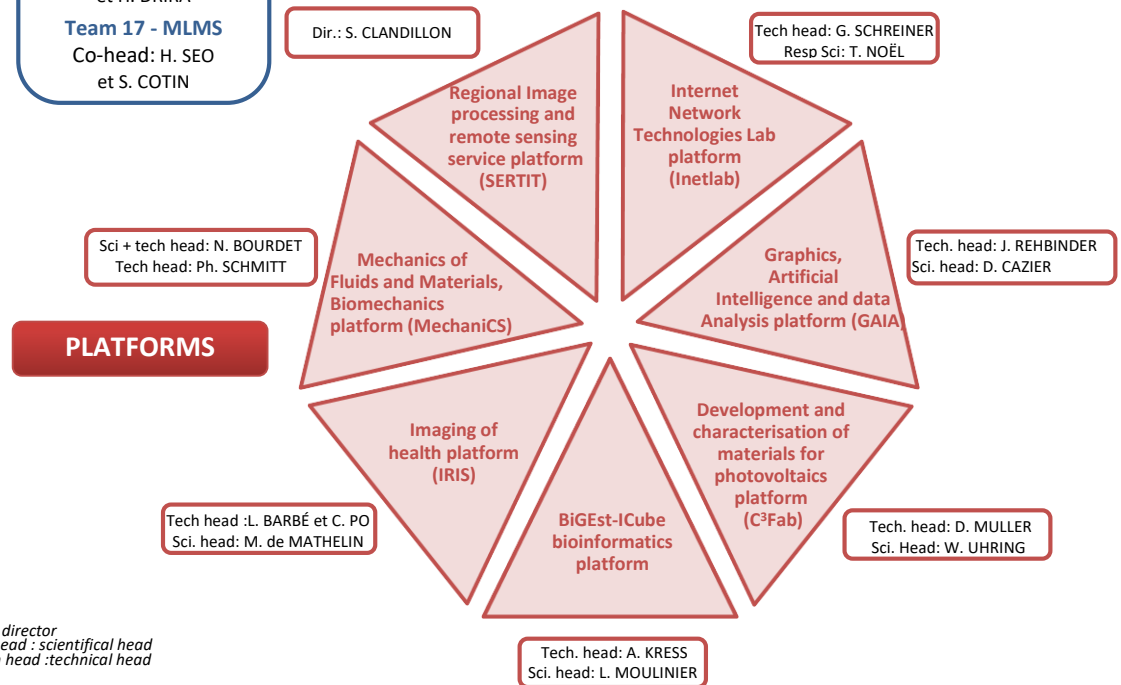

# Detailed organizational chart of the ICube laboratory – 11/2024

## CENTRAL SERVICES

## REFERENTS

## RESEARCH

Dir : director  
 Sci head : scientific head  
 Tech head :technical head