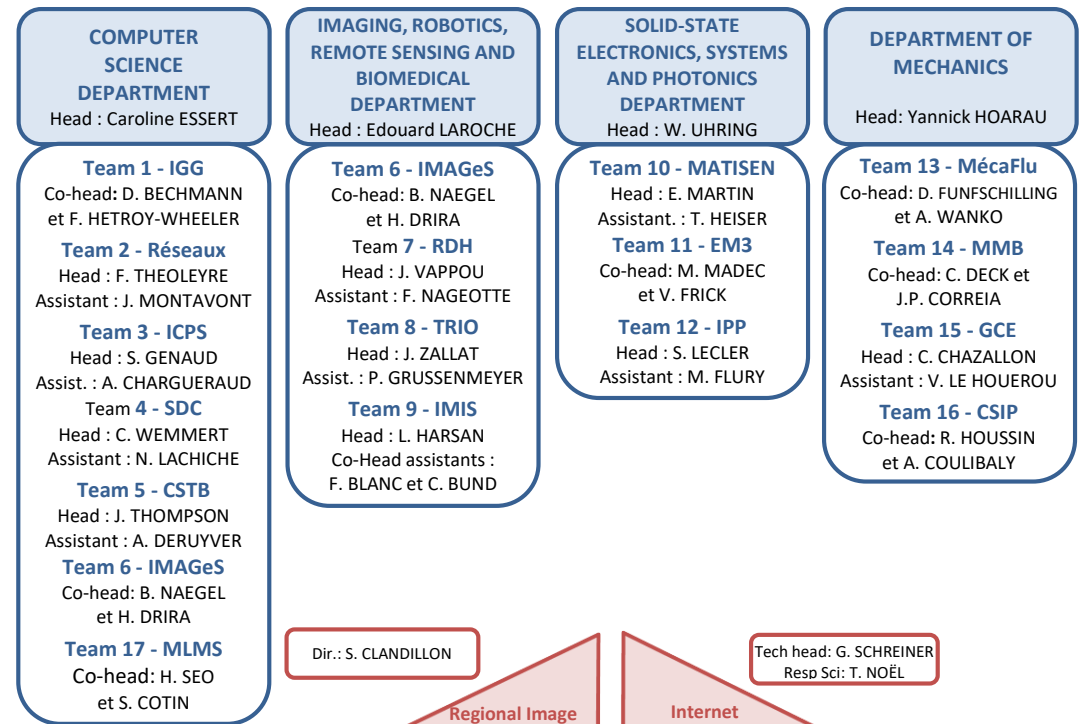

# Detailed organizational chart of the ICube laboratory – 11/2024

## CENTRAL SERVICES

## REFERENTS

## RESEARCH

Dir : director  
 Sci head : scientific head  
 Tech head :technical head