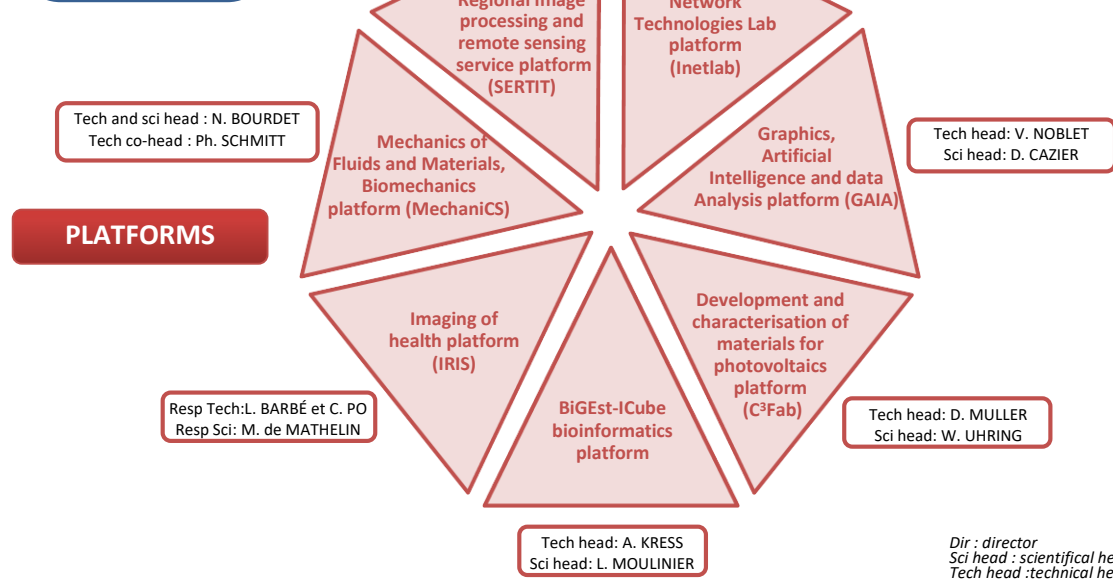

# Detailed organizational chart of the ICube laboratory

V39 - 07/2024

Dir : director  
Sci head : scientific head  
Tech head : technical head