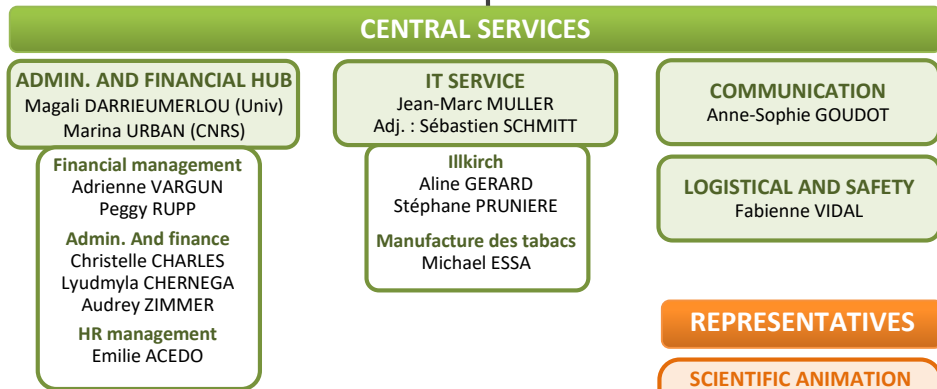

# Detailed organizational chart of the ICube laboratory

V39 - 07/2024

Dir : director  
Sci head : scientific head  
Tech head : technical head