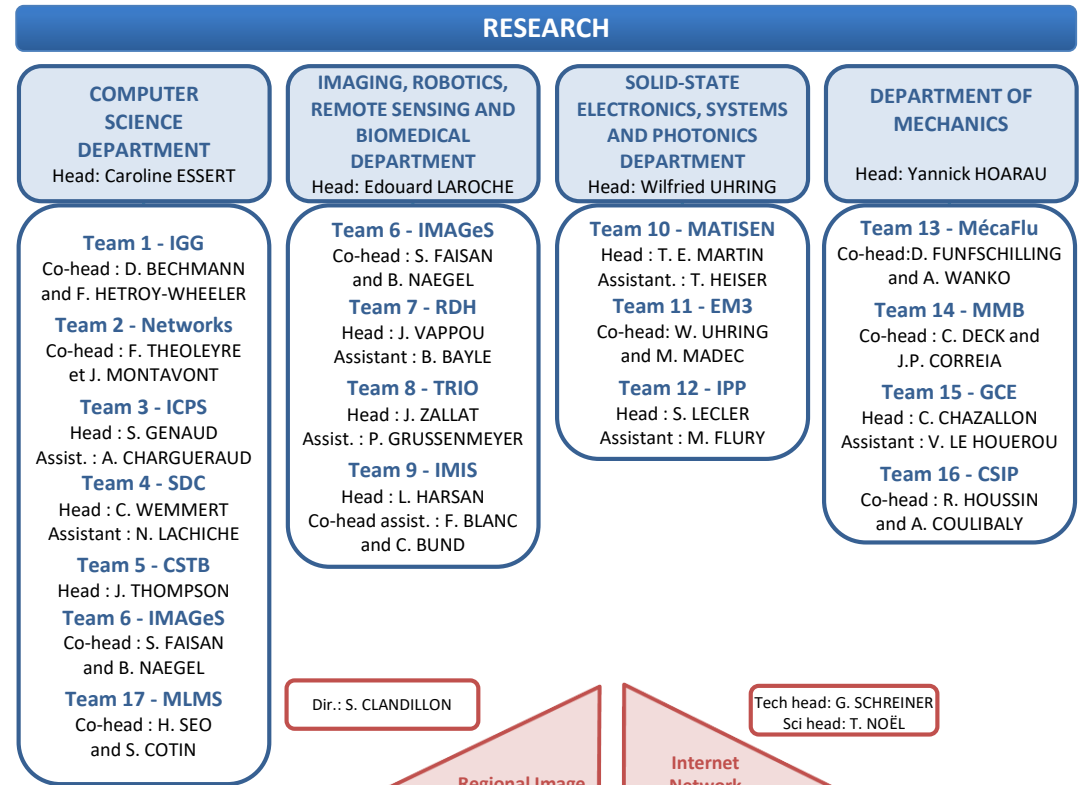

# Detailed organizational chart of the ICube laboratory

V39 - 07/2024

Dir : director  
Sci head : scientific head  
Tech head : technical head