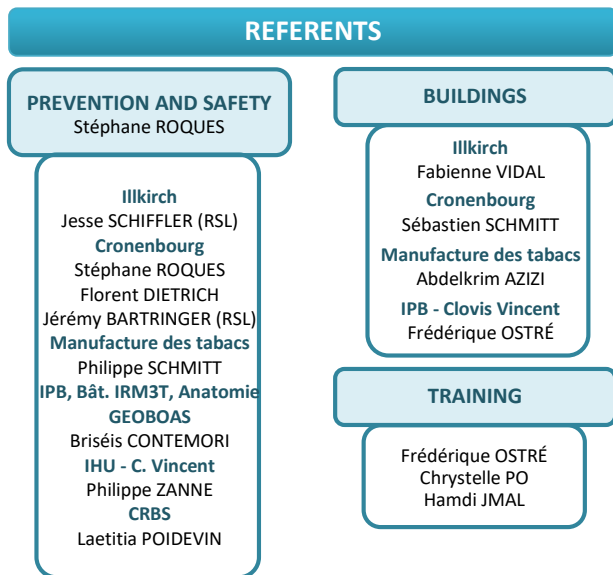

# Detailed organizational chart of the ICube laboratory

V39 - 07/2024

Dir : director  
Sci head : scientific head  
Tech head : technical head