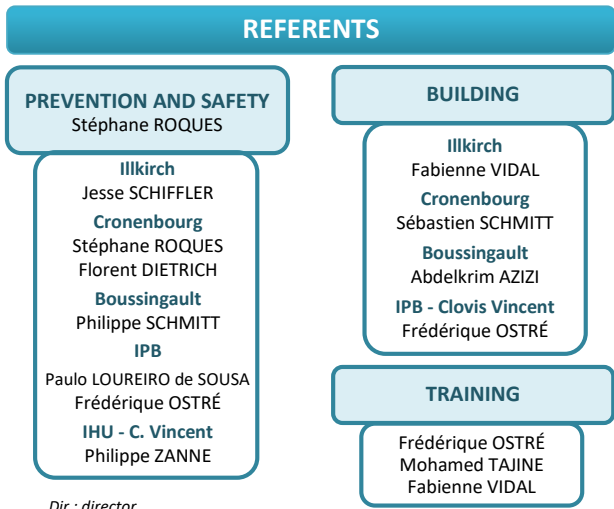

Detailed organizational chart of the ICube laboratory

V24 - 10/2021

Dir : director
Sci head : scientific head
Tech head : technical head