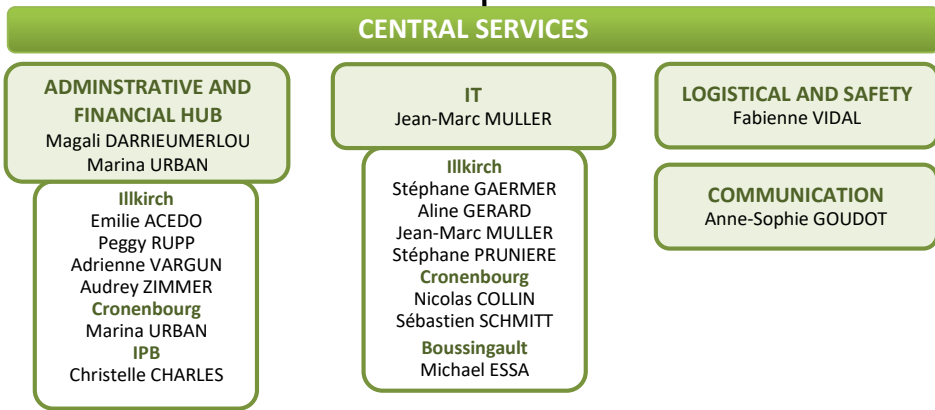

Detailed organizational chart of the ICube laboratory

V24 - 10/2021

Dir : director
Sci head : scientific head
Tech head : technical head