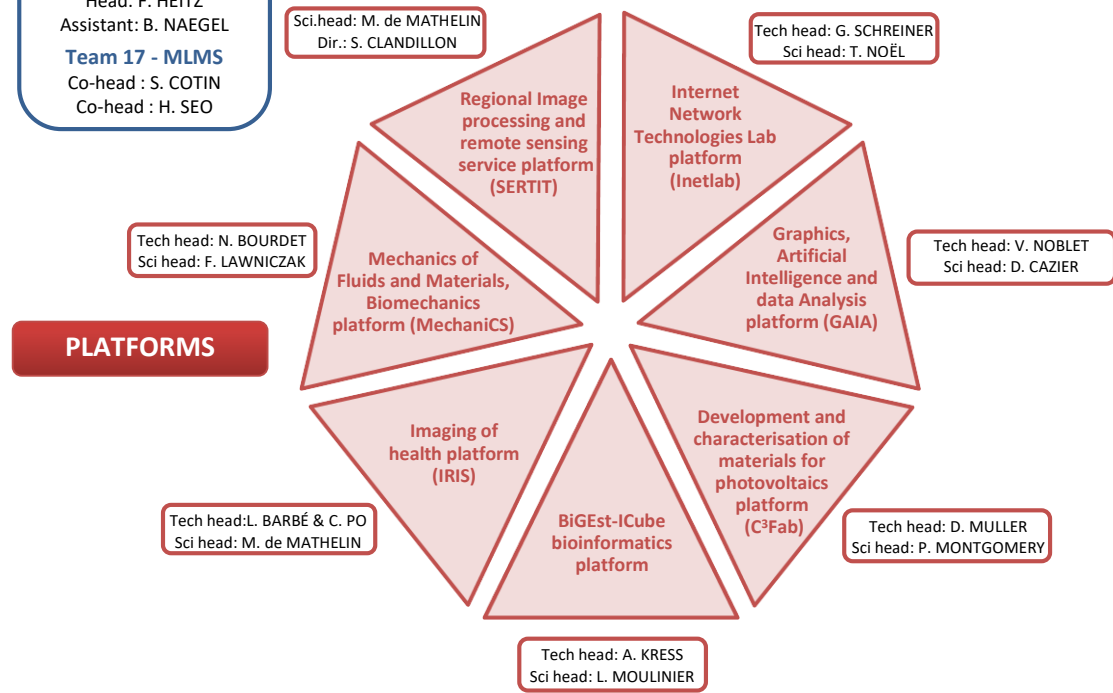

Detailed organizational chart of the ICube laboratory

V24 - 10/2021

Dir : director
Sci head : scientific head
Tech head : technical head