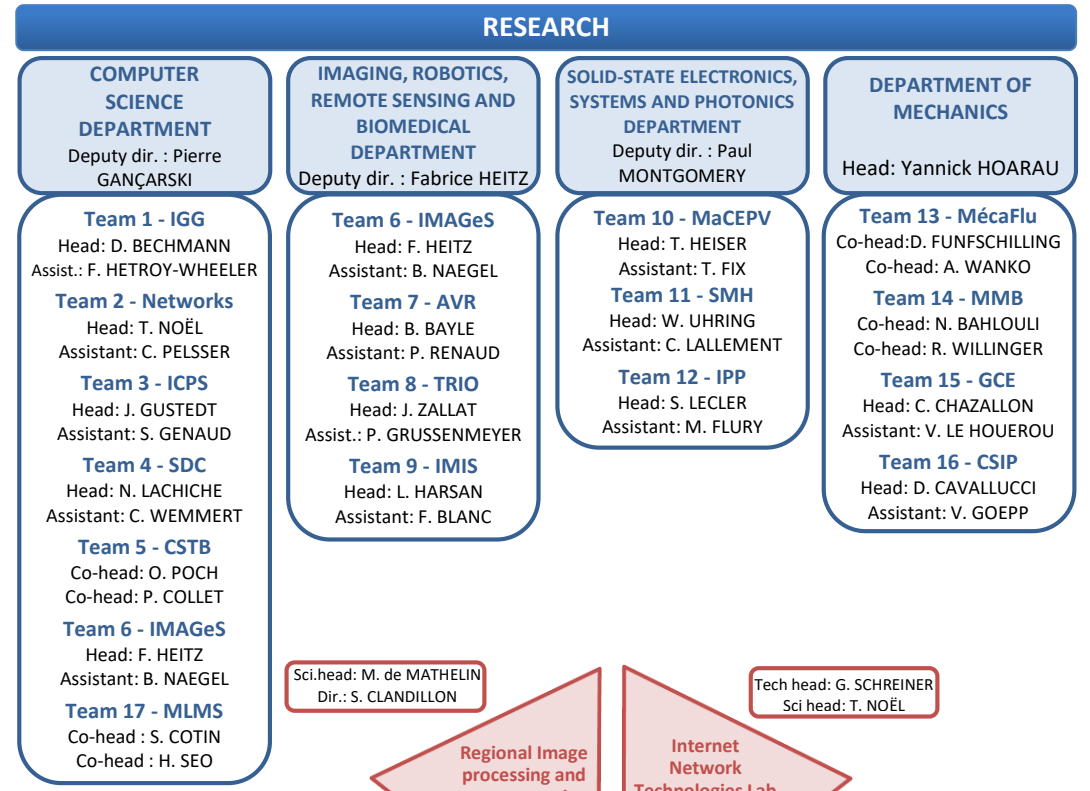

Detailed organizational chart of the ICube laboratory

V24 - 10/2021

Dir : director
Sci head : scientific head
Tech head : technical head