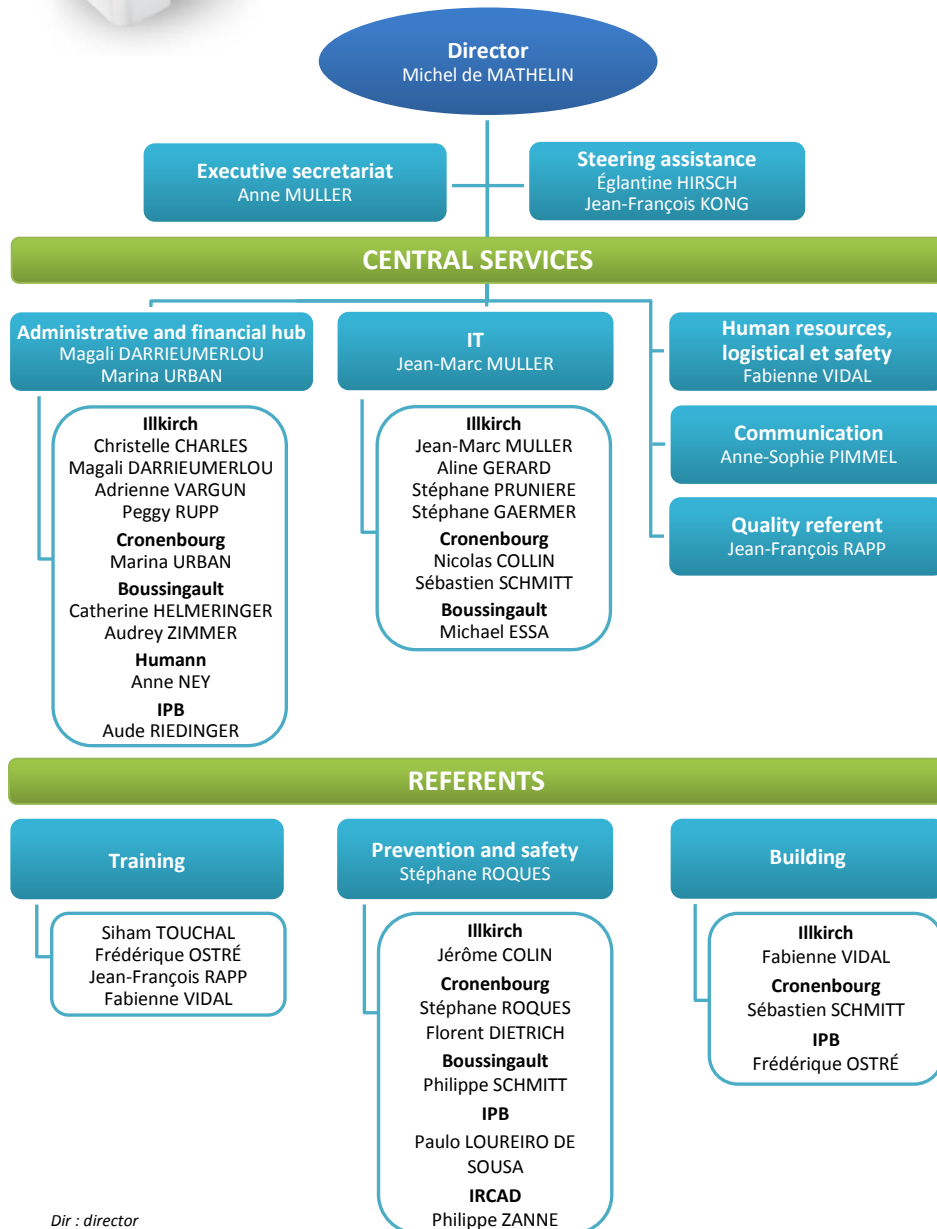

Detailed organizational chart of the ICube laboratory

V7 - 01/2018

Dir : director
Sci head : scientific head
Tech head : technical head