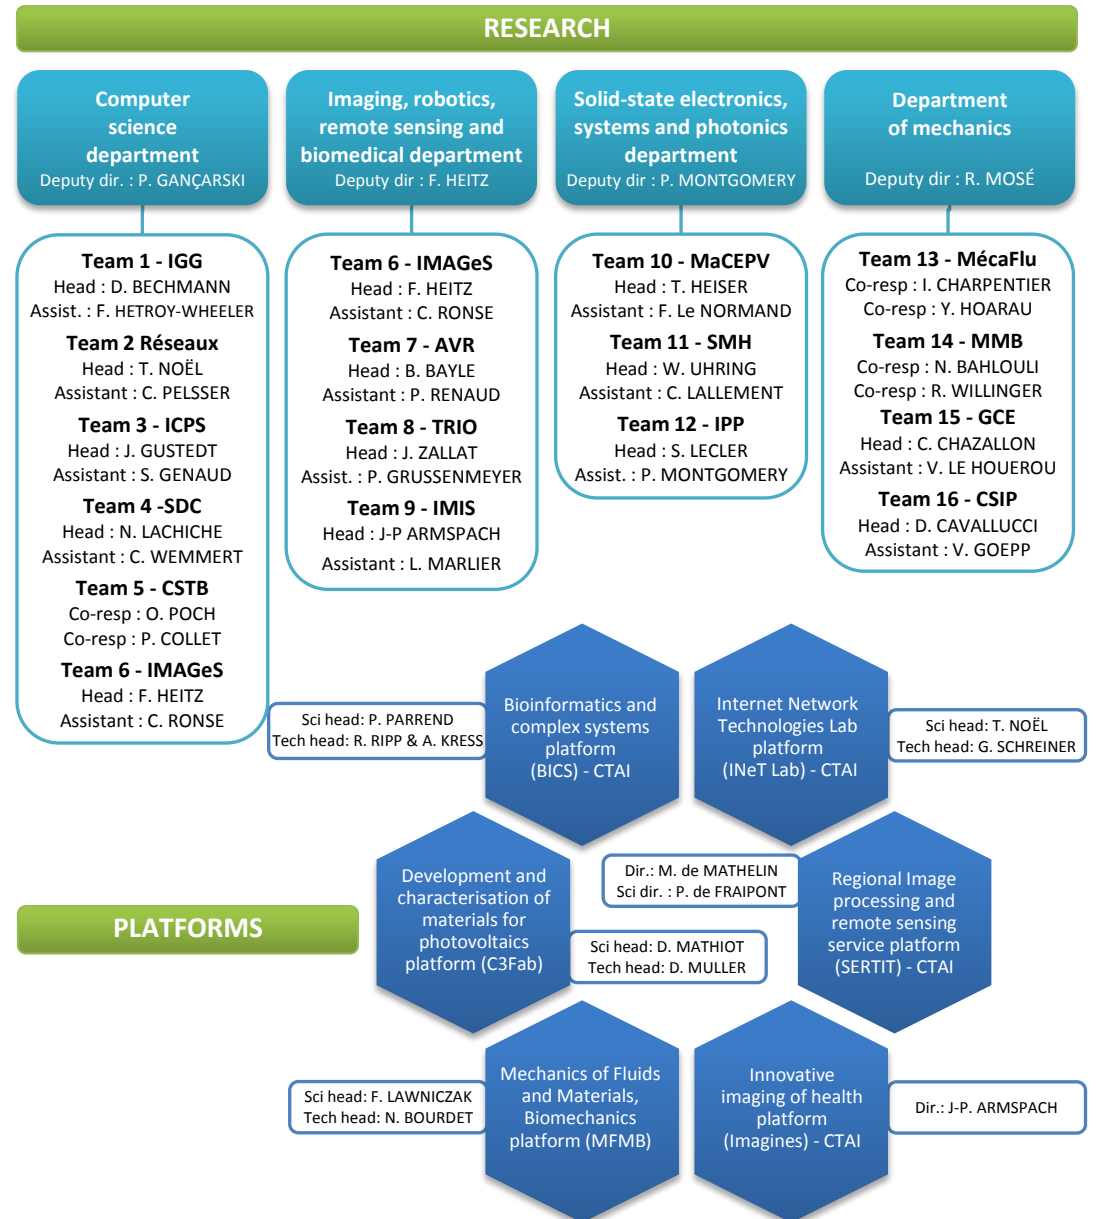

Detailed organizational chart of the ICube laboratory

V7 - 01/2018

Dir : director
Sci head : scientific head
Tech head : technical head